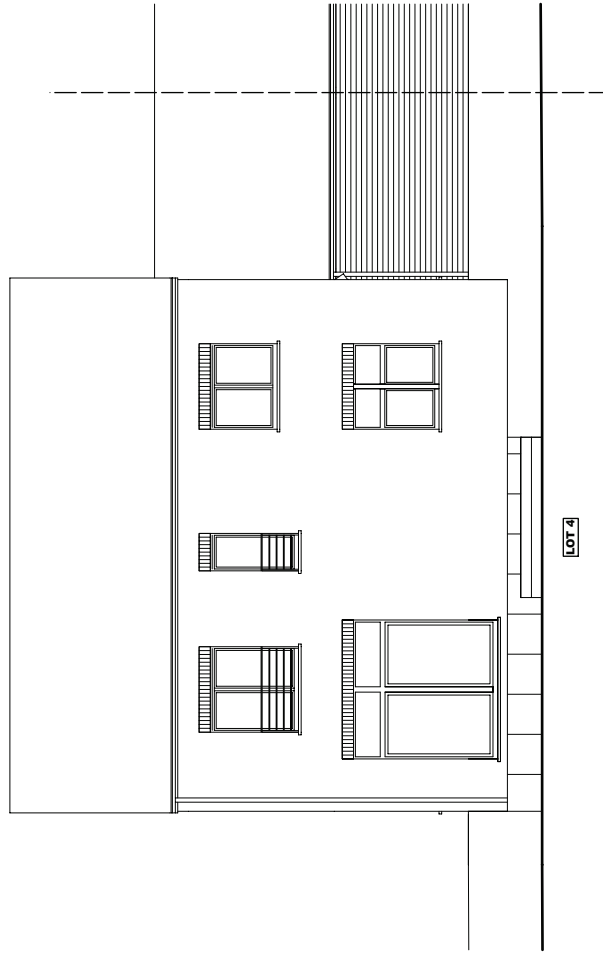

Lotissement RAMILLIES LOT 4

LOT 4 Surface = 66,53m²

PLAN REZ-DE-CHAUSSEE

LOT 4 Surface = 70,94m²

PLAN ETAGE

LOT 4

PLAN COMBLES

COUPE AA

LOT 4

Lotissement RAMILLIES LOT 4

LOT 4

FACADE AVANT

LOT 4

PIGNON DROIT

Lotissement RAMILLIES LOT 4

FACADE ARRIERE

PIGNON GAUCHE