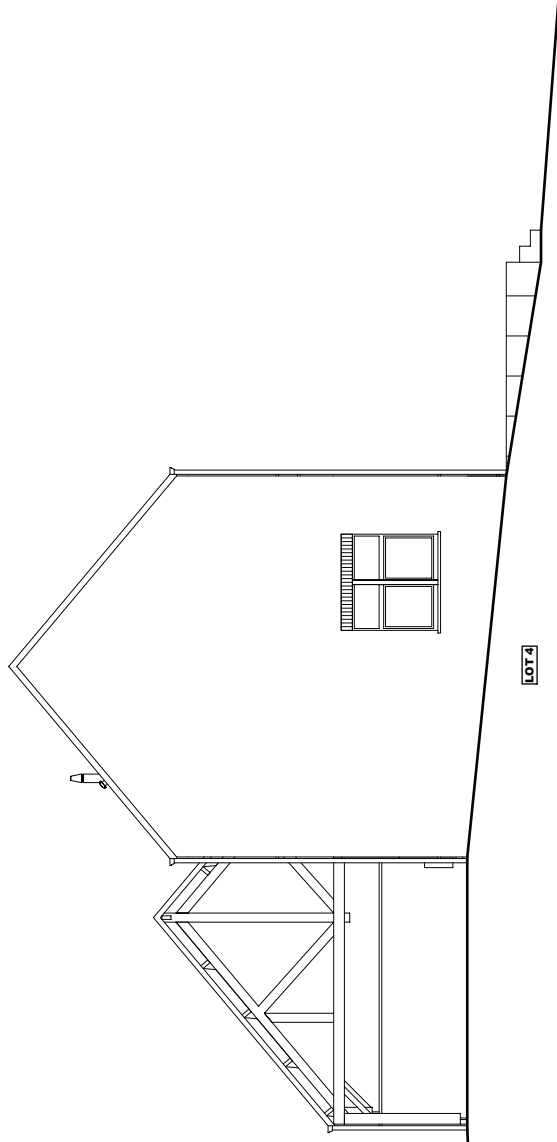

Lotissement RAMILLIES LOT 4

LOT 4 Surface = 66,53m²

PLAN REZ-DE-CHAUSSEE

LOT 4 Surface = 70,94m²

PLAN ETAGE

LOT 4

PLAN COMBLES

COUPE AA

LOT 4

Lotissement RAMILLIES LOT 4

LOT 4

FACADE AVANT

LOT 4

PIGNON DROIT

Lotissement RAMILLIES LOT 4

FACADE ARRIERE

PIGNON GAUCHE