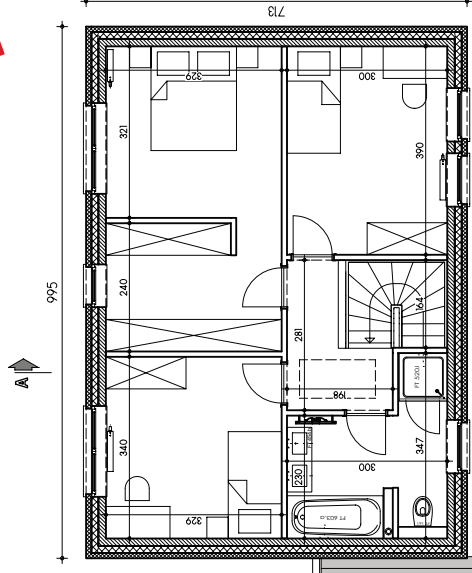

Lotissement RAMILLIES LOT 4

LOT 4 Surface = 66,53m²

PLAN REZ-DE-CHAUSSEE

LOT 4 Surface = 70,94m²

PLAN ETAGE

LOT 4

PLAN COMBLES

COUPE AA

LOT 4

Lotissement RAMILLIES LOT 4

LOT 4

FACADE AVANT

LOT 4

PIGNON DROIT

Lotissement RAMILLIES LOT 4

FACADE ARRIERE