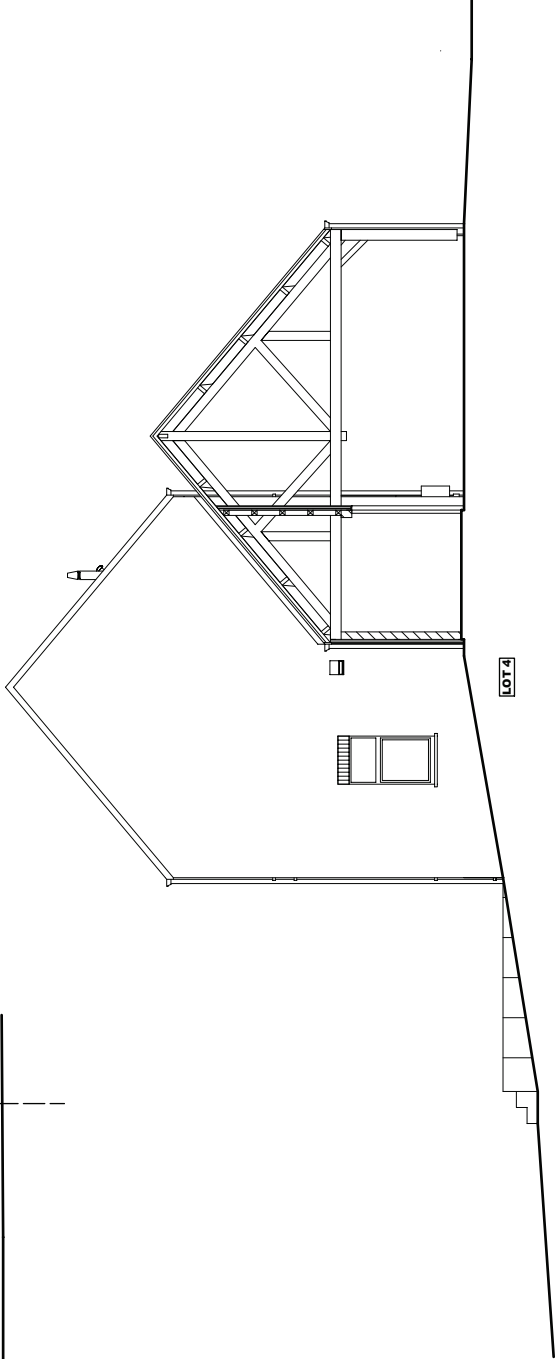

Lotissement RAMILLIES LOT 4

LOT 4 Surface = 66,53m²

PLAN REZ-DE-CHAUSSEE

LOT 4 Surface = 70,94m²

PLAN ETAGE

LOT 4

PLAN COMBLES

COUPE AA

LOT 4

Lotissement RAMILLIES LOT 4

LOT 4

FACADE AVANT

LOT 4

PIGNON DROIT

Lotissement RAMILLIES LOT 4

FACADE ARRIERE

PIGNON GAUCHE