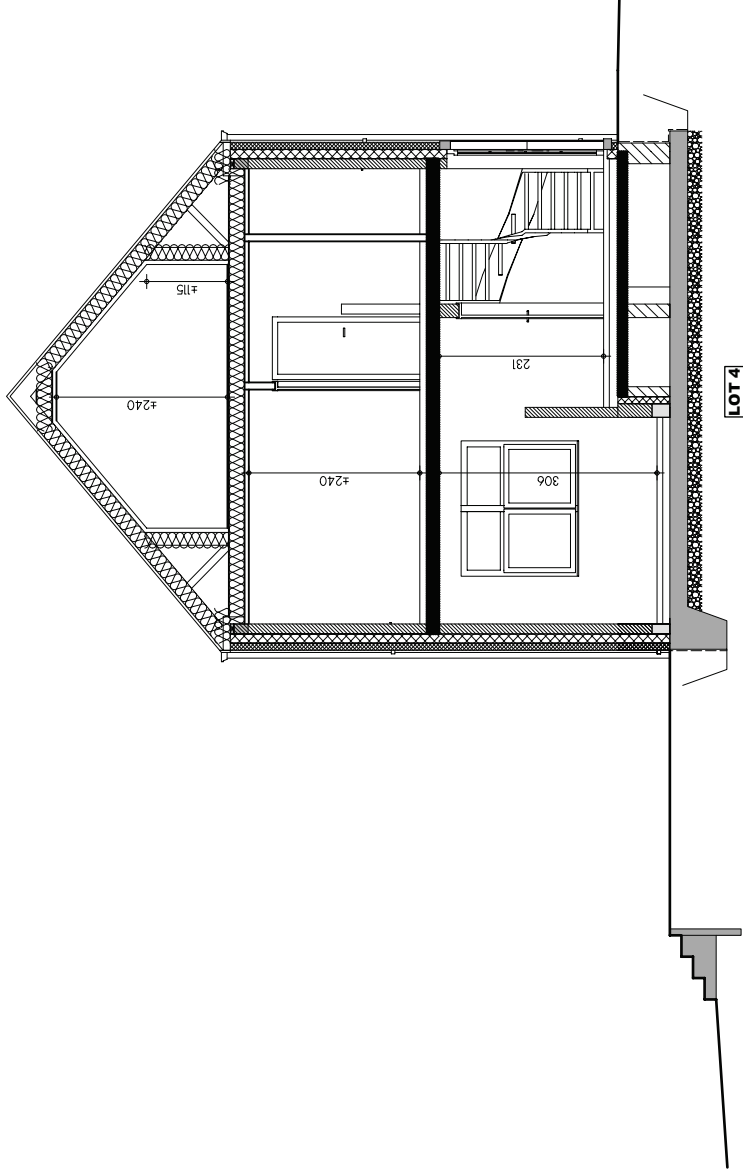

Lotissement RAMILLIES LOT 4

LOT 4 Surface = 66,53m²

PLAN REZ-DE-CHAUSSEE

LOT 4 Surface = 70,94m²

PLAN ETAGE

LOT 4

PLAN COMBLES

COUPE AA

LOT 4

Lotissement RAMILLIES LOT 4

LOT 4

FACADE AVANT

LOT 4

PIGNON DROIT

Lotissement RAMILLIES LOT 4

FACADE ARRIERE

PIGNON GAUCHE