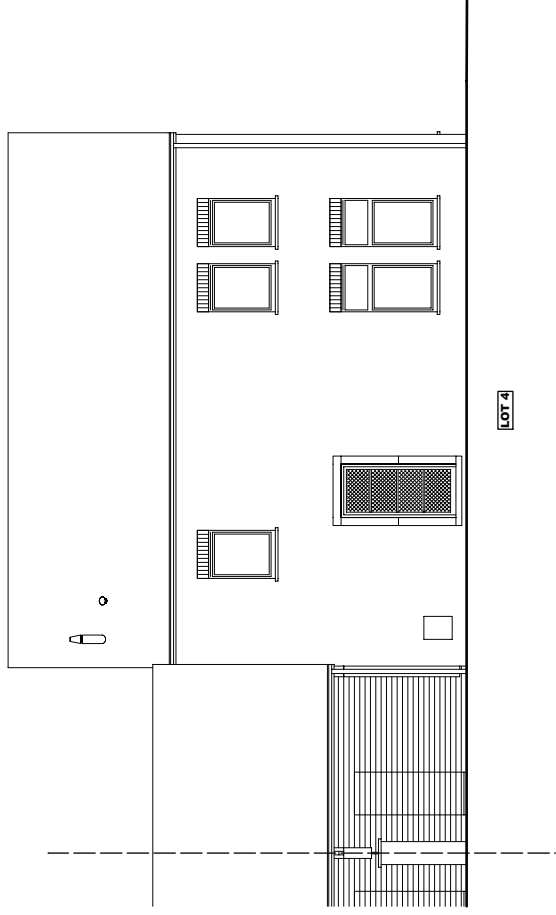

Lotissement RAMILLIES LOT 4

LOT 4 Surface = 66,53m²

PLAN REZ-DE-CHAUSSEE

LOT 4 Surface = 70,94m²

PLAN ETAGE

LOT 4

PLAN COMBLES

COUPE AA

LOT 4

Lotissement RAMILLIES LOT 4

LOT 4

FACADE AVANT

LOT 4

PIGNON DROIT

Lotissement RAMILLIES LOT 4

FACADE ARRIERE