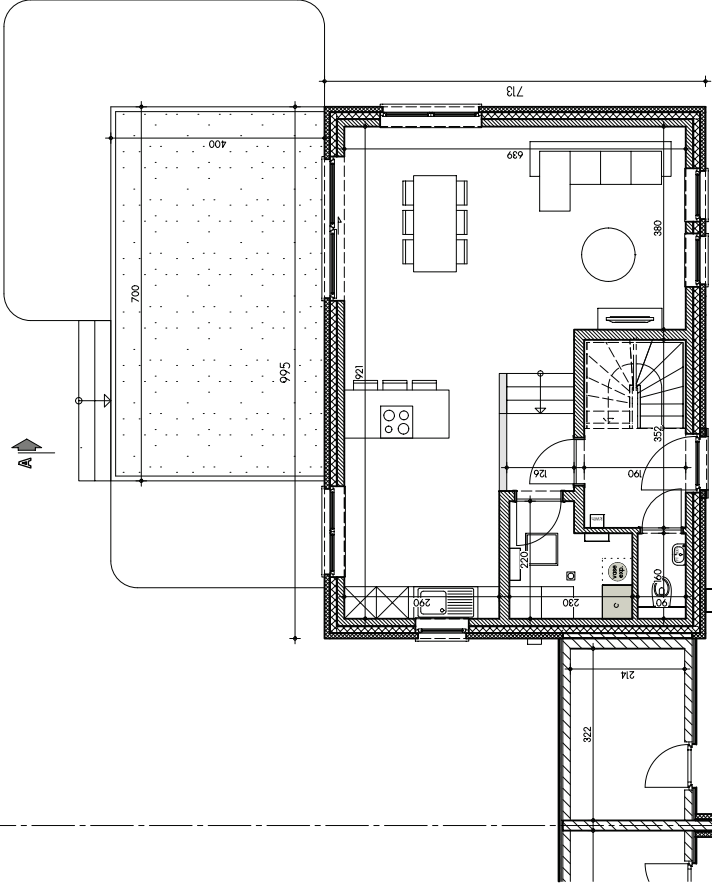

Lotissement RAMILLIES LOT 4

LOT 4 Surface = 66,53m²

PLAN REZ-DE-CHAUSSEE

LOT 4 Surface = 70,94m²

PLAN ETAGE

LOT 4

PLAN COMBLES

COUPE AA

LOT 4

Lotissement RAMILLIES LOT 4

LOT 4

FACADE AVANT

LOT 4

PIGNON DROIT

Lotissement RAMILLIES LOT 4

FACADE ARRIERE