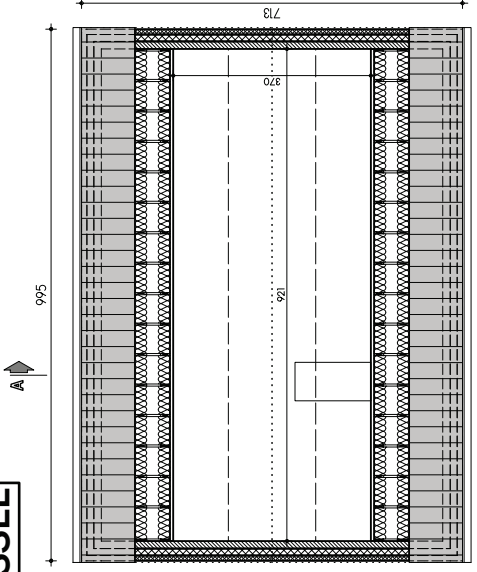

Lotissement RAMILLIES LOT 4

LOT 4 Surface = 66,53m²

PLAN REZ-DE-CHAUSSEE

LOT 4 Surface = 70,94m²

PLAN ETAGE

LOT 4

PLAN COMBLES

COUPE AA

LOT 4

Lotissement RAMILLIES LOT 4

LOT 4

FACADE AVANT

LOT 4

PIGNON DROIT

Lotissement RAMILLIES LOT 4

FACADE ARRIERE