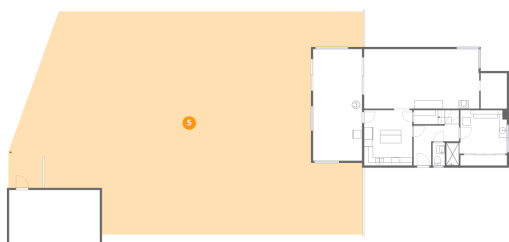

5 Verdieping 1 - Terras

Max Dimensions: 26,24 m x 16,50 m
Gebied: 357 m²
Included: Nee

Heated: Nee
Finished: Nee
Enclosed: Nee
Contiguous: Ja
Permitted: Ja
Wet space: Nee
Addition: Nee
Conversion: Nee