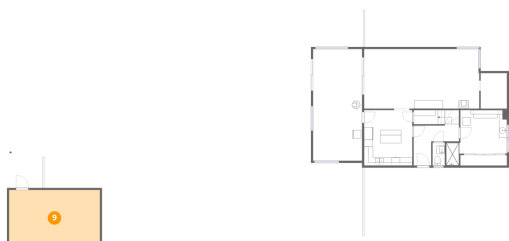

9 Verdieping 1 - Berging

Max Dimensions: 6,73 m x 4,02 m
Gebied: 27 m²
Included: Nee

Heated: Nee
Finished: Nee
Enclosed: Nee
Contiguous: Ja
Permitted: Ja
Wet space: Nee
Addition: Nee
Conversion: Nee