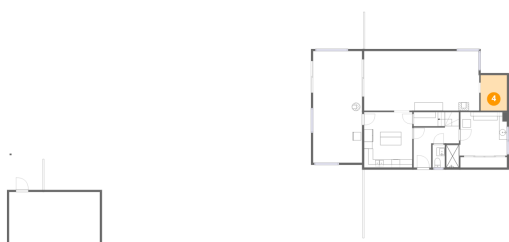

4 Verdieping 1 - Berging

Max Dimensions: 1,95 m x 2,63 m
Gebied: 5 m²
Included: Nee

Heated: Nee
Finished: Nee
Enclosed: Nee
Contiguous: Ja
Permitted: Ja
Wet space: Nee
Addition: Nee
Conversion: Nee