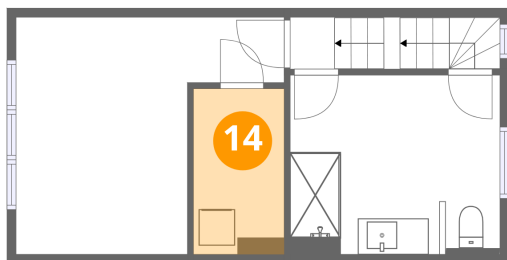

Max Dimensions: 4,24 m x
4,68 m
Gebied: 20 m²
Included: Nee

Heated: Nee
Finished: Nee
Enclosed: Nee
Contiguous: Ja
Permitted: Ja
Wet space:
Nee
Addition: Nee
Conversion:
Nee

13 Verdieping 2 - Slaapkamer

Max Dimensions: 4,55 m x
4,02 m
Gebied: 13 m²
Included: Ja

Heated: Ja
Finished: Ja
Enclosed: Ja
Contiguous: Ja
Permitted: Ja
Wet space:
Nee
Addition: Nee
Conversion:
Nee

14 Verdieping 2 - Wasruimte

Max Dimensions: 1,54 m x
2,81 m
Gebied: 4 m²
Included: Ja