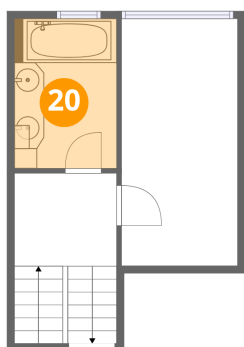

20 Verdieping 5 - Badkamer

Max Dimensions: 2,09 m x
3,06 m
Gebied: 6 m²
Included: Nee

Heated: Ja
Finished: Ja
Enclosed: Ja
Contiguous: Ja
Permitted: Ja
Wet space: Ja
Addition: Nee
Conversion:
Nee