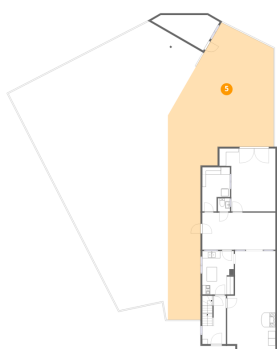

5 Verdieping 2 - Terras

Max Dimensions: 8,87 m x
21,82 m
Gebied: 193 m²
Included: Nee

Heated: Nee
Finished: Nee
Enclosed: Nee
Contiguous: Ja
Permitted: Ja
Wet space:
Nee
Addition: Nee
Conversion:
Nee