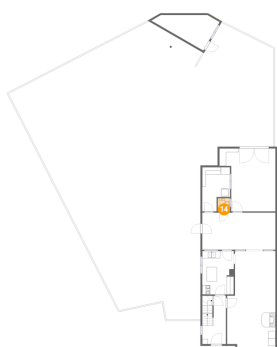

14 Verdieping 2 - Toilet

Max Dimensions: 1,02 m x 1,11 m
Gebied: 1 m²
Included: Ja

Heated: Ja
Finished: Ja
Enclosed: Ja
Contiguous: Ja
Permitted: Ja
Wet space: Ja
Addition: Nee
Conversion: Nee