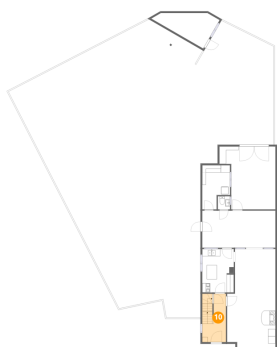

277 Steenweg Op Gierle, Turnhout, Provincie Antwerpen, België, 2300

9 Verdieping 2 - Berging

Max Dimensions: 5,51 m x
2,96 m
Gebied: 16 m²
Included: Nee

Heated: Nee
Finished: Nee
Enclosed: Nee
Contiguous: Ja
Permitted: Ja
Wet space:
Nee
Addition: Nee
Conversion:
Nee

10 Verdieping 2 - Hal

Max Dimensions: 1,98 m x
4,05 m
Gebied: 8 m²
Included: Ja

Heated: Ja
Finished: Ja
Enclosed: Ja
Contiguous: Ja
Permitted: Ja
Wet space:
Nee
Addition: Nee
Conversion:
Nee

11 Verdieping 2 - Tuin

Max Dimensions: 14,41 m x
23,07 m
Gebied: 332 m²
Included: Nee

Heated: Nee
Finished: Nee
Enclosed: Nee
Contiguous: Ja
Permitted: Nee
Wet space:
Nee
Addition: Nee
Conversion:
Nee

277 Steenweg Op Gierle, Turnhout, Provincie Antwerpen, België, 2300