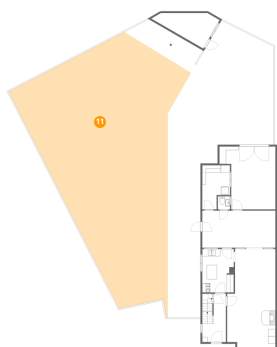

277 Steenweg Op Gierle, Turnhout, Provincie Antwerpen, België, 2300

9 Verdieping 2 - Berging

Max Dimensions: 5,51 m x
2,96 m
Gebied: 16 m²
Included: Nee

Heated: Nee
Finished: Nee
Enclosed: Nee
Contiguous: Ja
Permitted: Ja
Wet space:
Nee
Addition: Nee
Conversion:
Nee

10 Verdieping 2 - Hal

Max Dimensions: 1,98 m x
4,05 m
Gebied: 8 m²
Included: Ja

Heated: Ja
Finished: Ja
Enclosed: Ja
Contiguous: Ja
Permitted: Ja
Wet space:
Nee
Addition: Nee
Conversion:
Nee

11 Verdieping 2 - Tuin

Max Dimensions: 14,41 m x
23,07 m
Gebied: 332 m²
Included: Nee

Heated: Nee
Finished: Nee
Enclosed: Nee
Contiguous: Ja
Permitted: Nee
Wet space:
Nee
Addition: Nee
Conversion:
Nee

277 Steenweg Op Gierle, Turnhout, Provincie Antwerpen, België, 2300