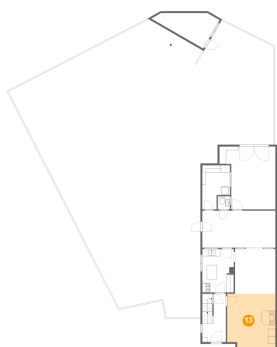

13 Verdieping 2 - Woonkamer

Max Dimensions: 4,05 m x 4,64 m
Gebied: 19 m²
Included: Ja

Heated: Ja
Finished: Ja
Enclosed: Ja
Contiguous: Ja
Permitted: Ja
Wet space: Nee
Addition: Nee
Conversion: Nee