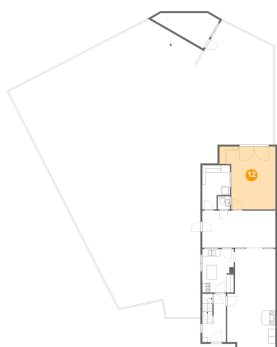

277 Steenweg Op Gierle, Turnhout, Provincie Antwerpen, België, 2300

12 Verdieping 2 - Garage

Max Dimensions: 4,70 m x 5,27 m
Gebied: 25 m²
Included: Nee

Heated: Nee
Finished: Nee
Enclosed: Ja
Contiguous: Nee
Permitted: Ja
Wet space: Nee
Addition: Nee
Conversion: Nee