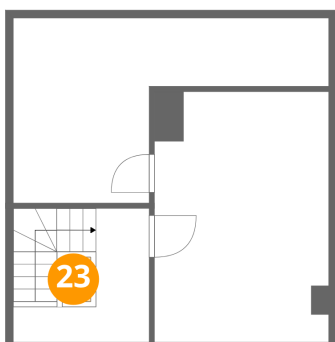

23 Verdieping 4 - Open Naar Beneden

Max Dimensions: 0,56 m x
0,87 m
Gebied: 0 m²
Included: Nee

Heated: Nee
Finished: Nee
Enclosed: Nee
Contiguous: Ja
Permitted: Nee
Wet space:
Nee
Addition: Nee
Conversion:
Nee