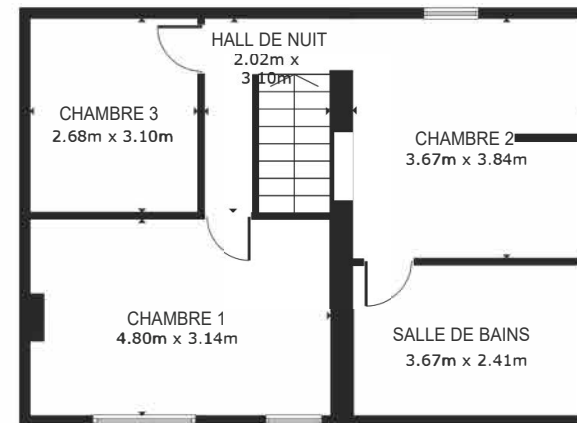

REZ-DE-CHAUSSEE

1ER ETAGE

SURFACES INTERIEURES BRUTES
 REZ: 168.0 m² 1er ETAGE: 56.0 m²
 TOTAL : 224.0 m²

SIZES AND DIMENSIONS ARE APPROXIMATE, ACTUAL MAY VARY.