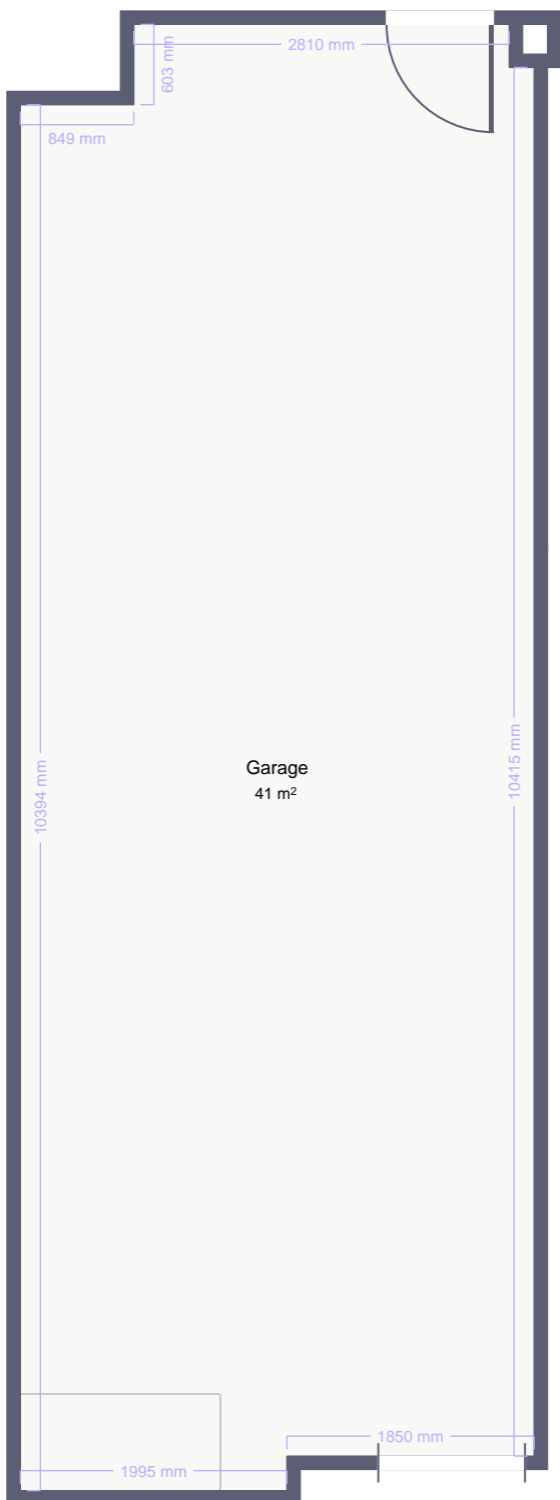

Garage

21-23 Rue de la Chaussée, Theux

Made with
Polycam

1000 mm