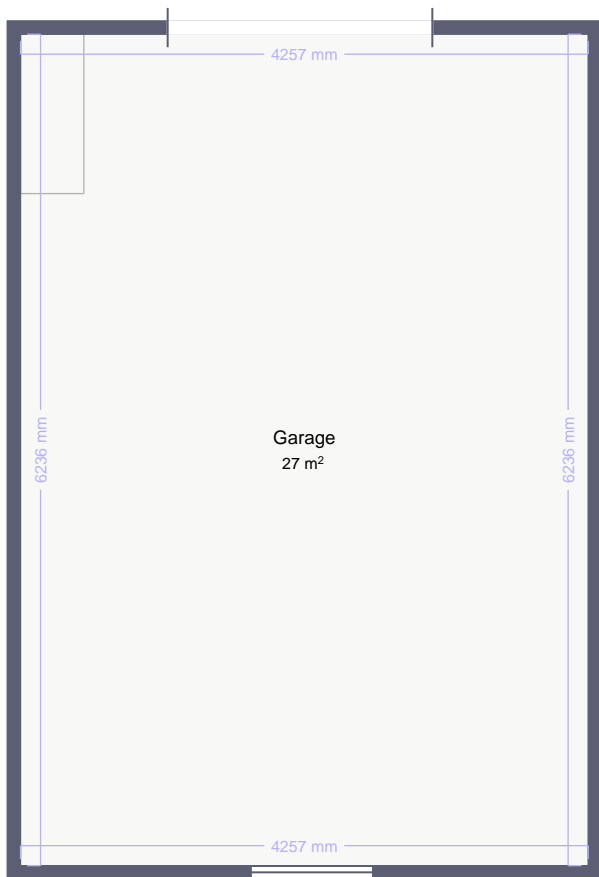

# Garage

11 Chemin de Malihoux, Marchin

Made with

Polycam

1000 mm