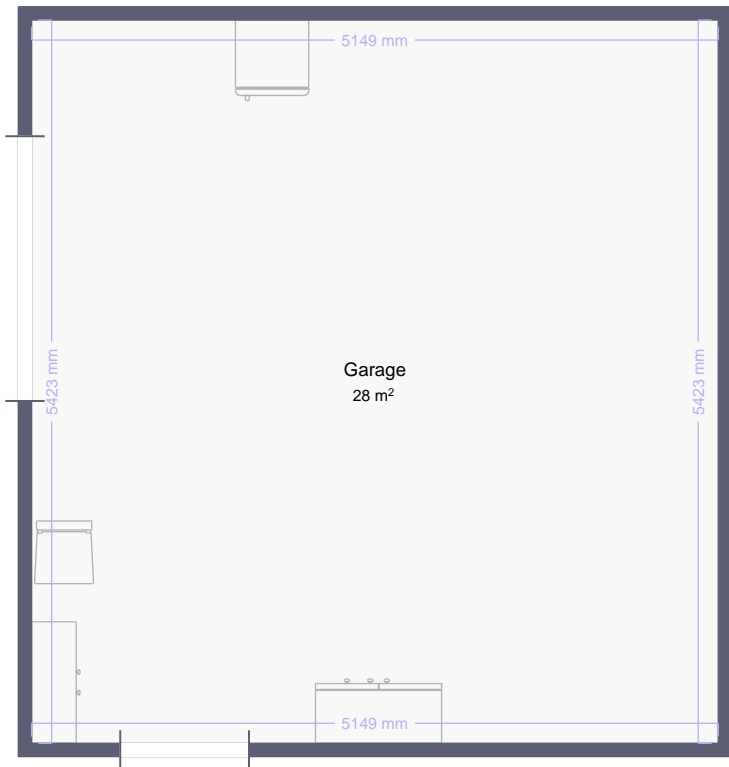

Garage

1 Rue des Communes, Wanze

1000 mm

Made with

Polycam