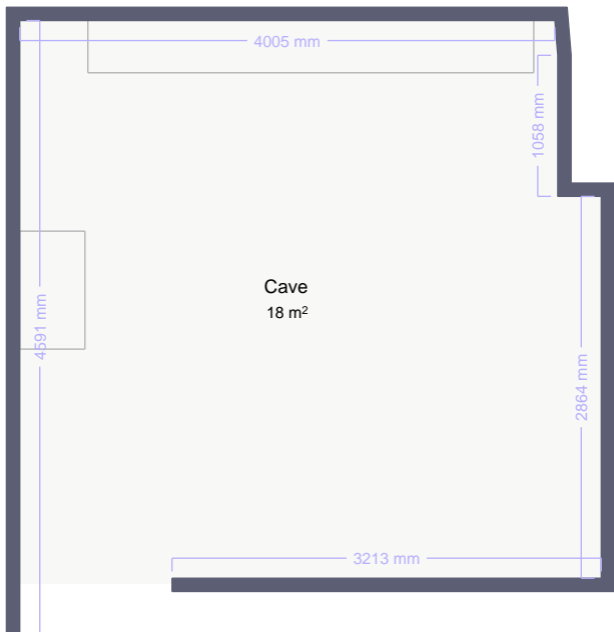

# Sous-sol

1 rue les Communes, Wanze

1000 mm

Made with

**Polycam**