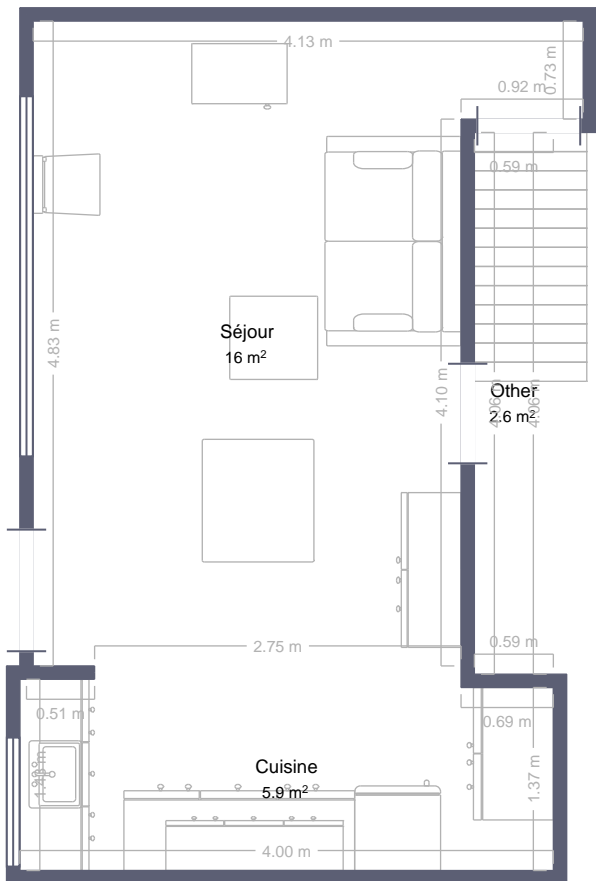

# Rez-de-chaussée

Rue Petites Trixhes 7, Wanze

Made with

Polycam

1 m